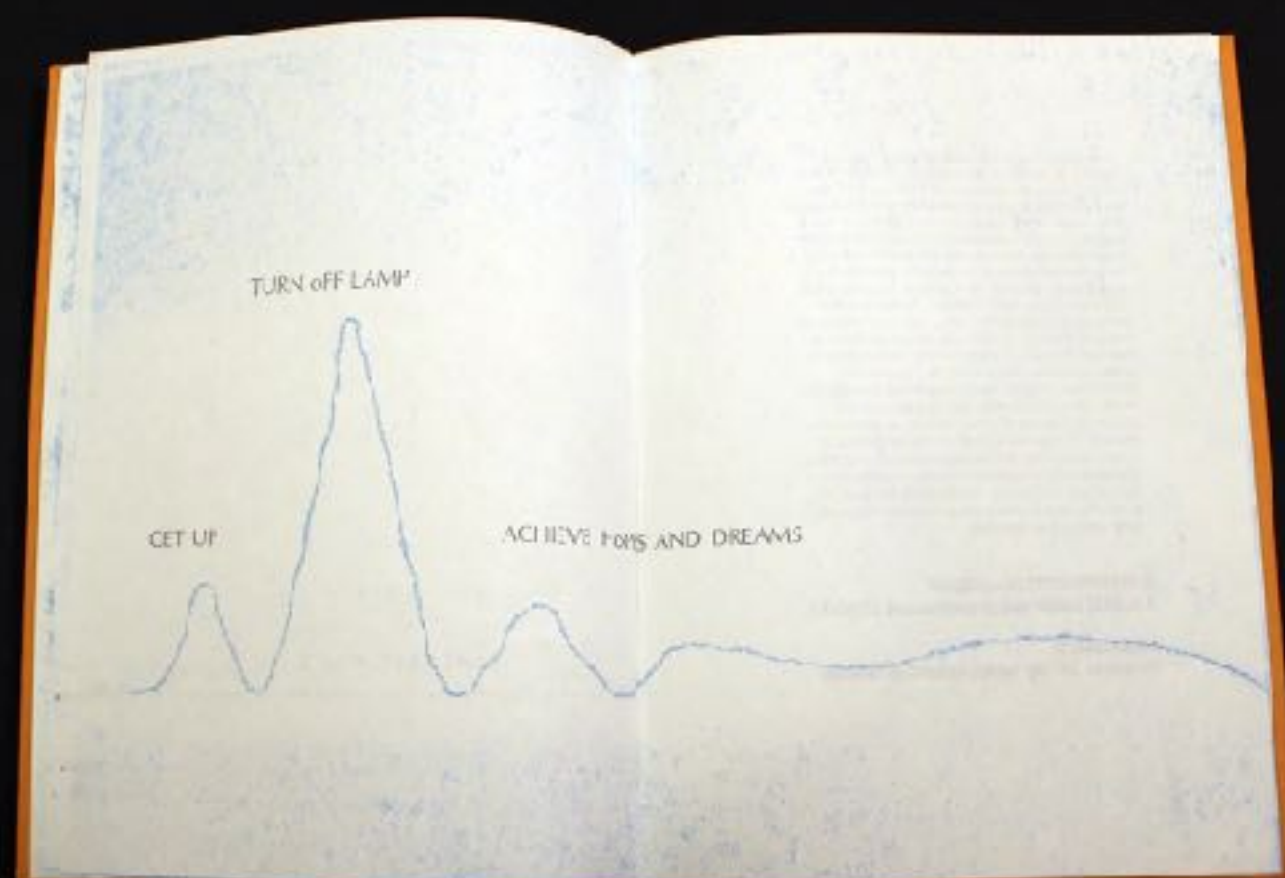

Single Sheet Sculpture

Handmade paper, screen print

6" by 6" 2022

Return, Recall
Details

photo by © Xue'er Gao

Corpse Study / Heat Map
Flag Book
Screen print, Pochoir
4.5" x 7" 2022

Corpse Study / Heat Map
Details