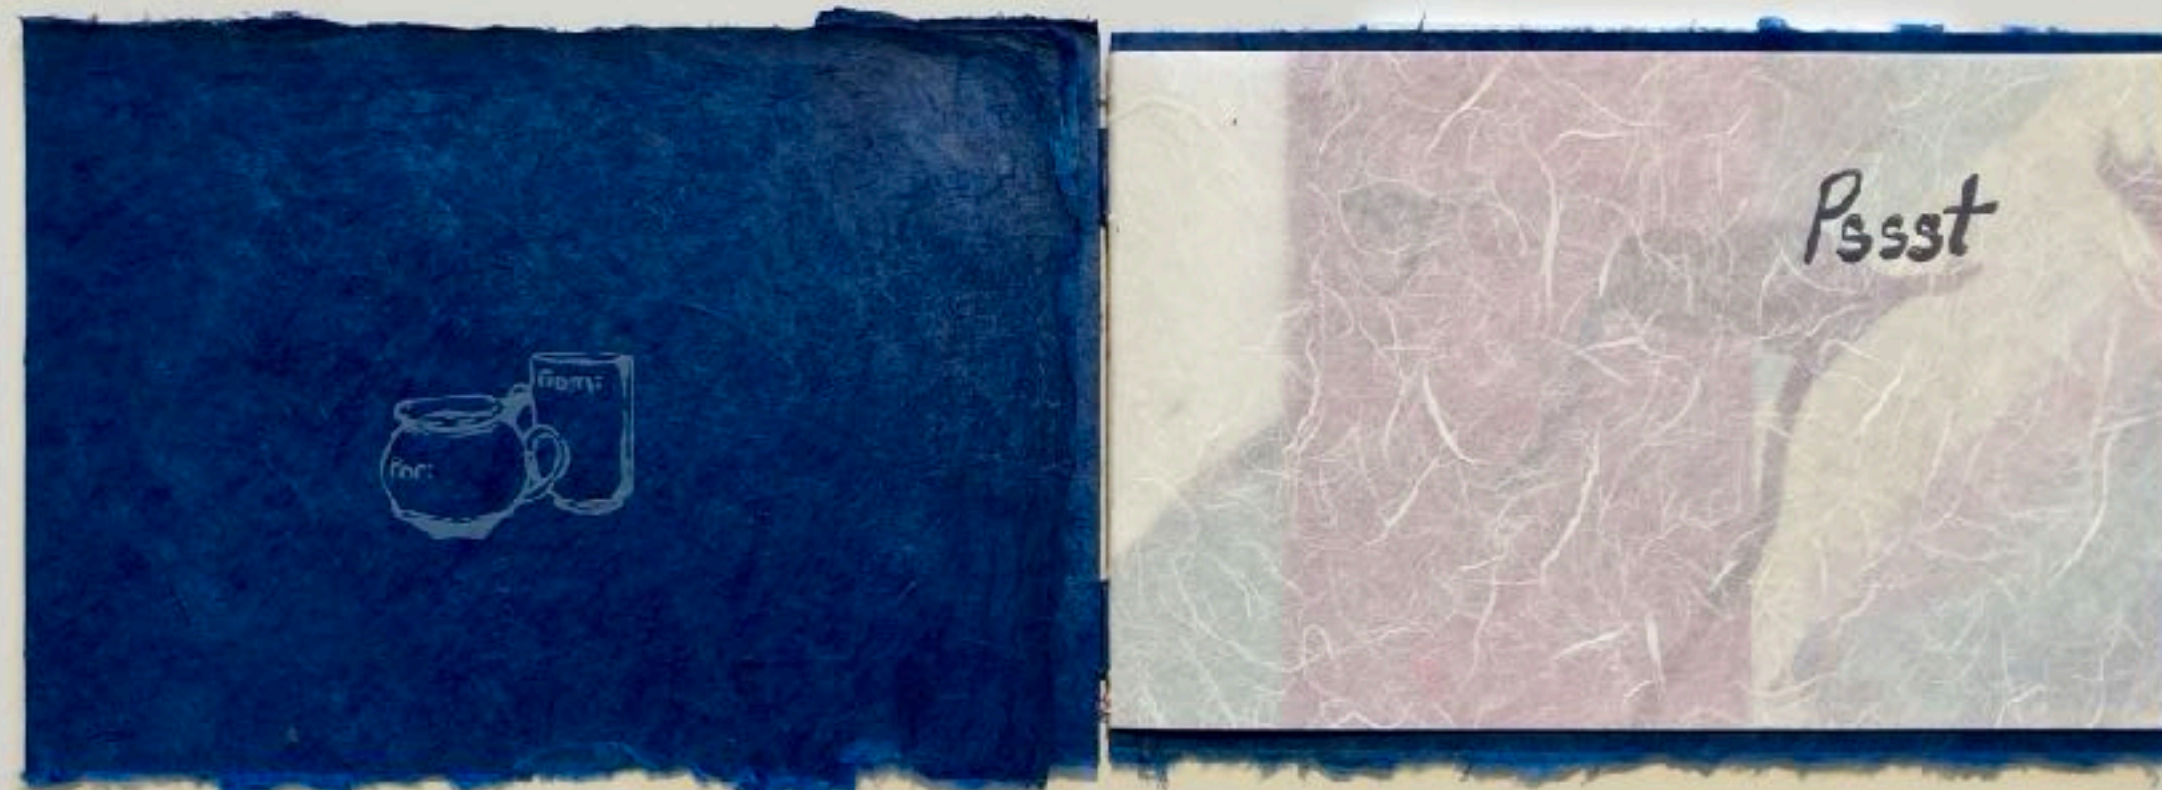

Reflejos
Collaboration with Molly Mendoza
Relief, Letterpress
8" x 8" 2021

Book To Tell (Someone You Love Them)

Woven Binding
Letterpress, Digital offset
6" x 9" 2022