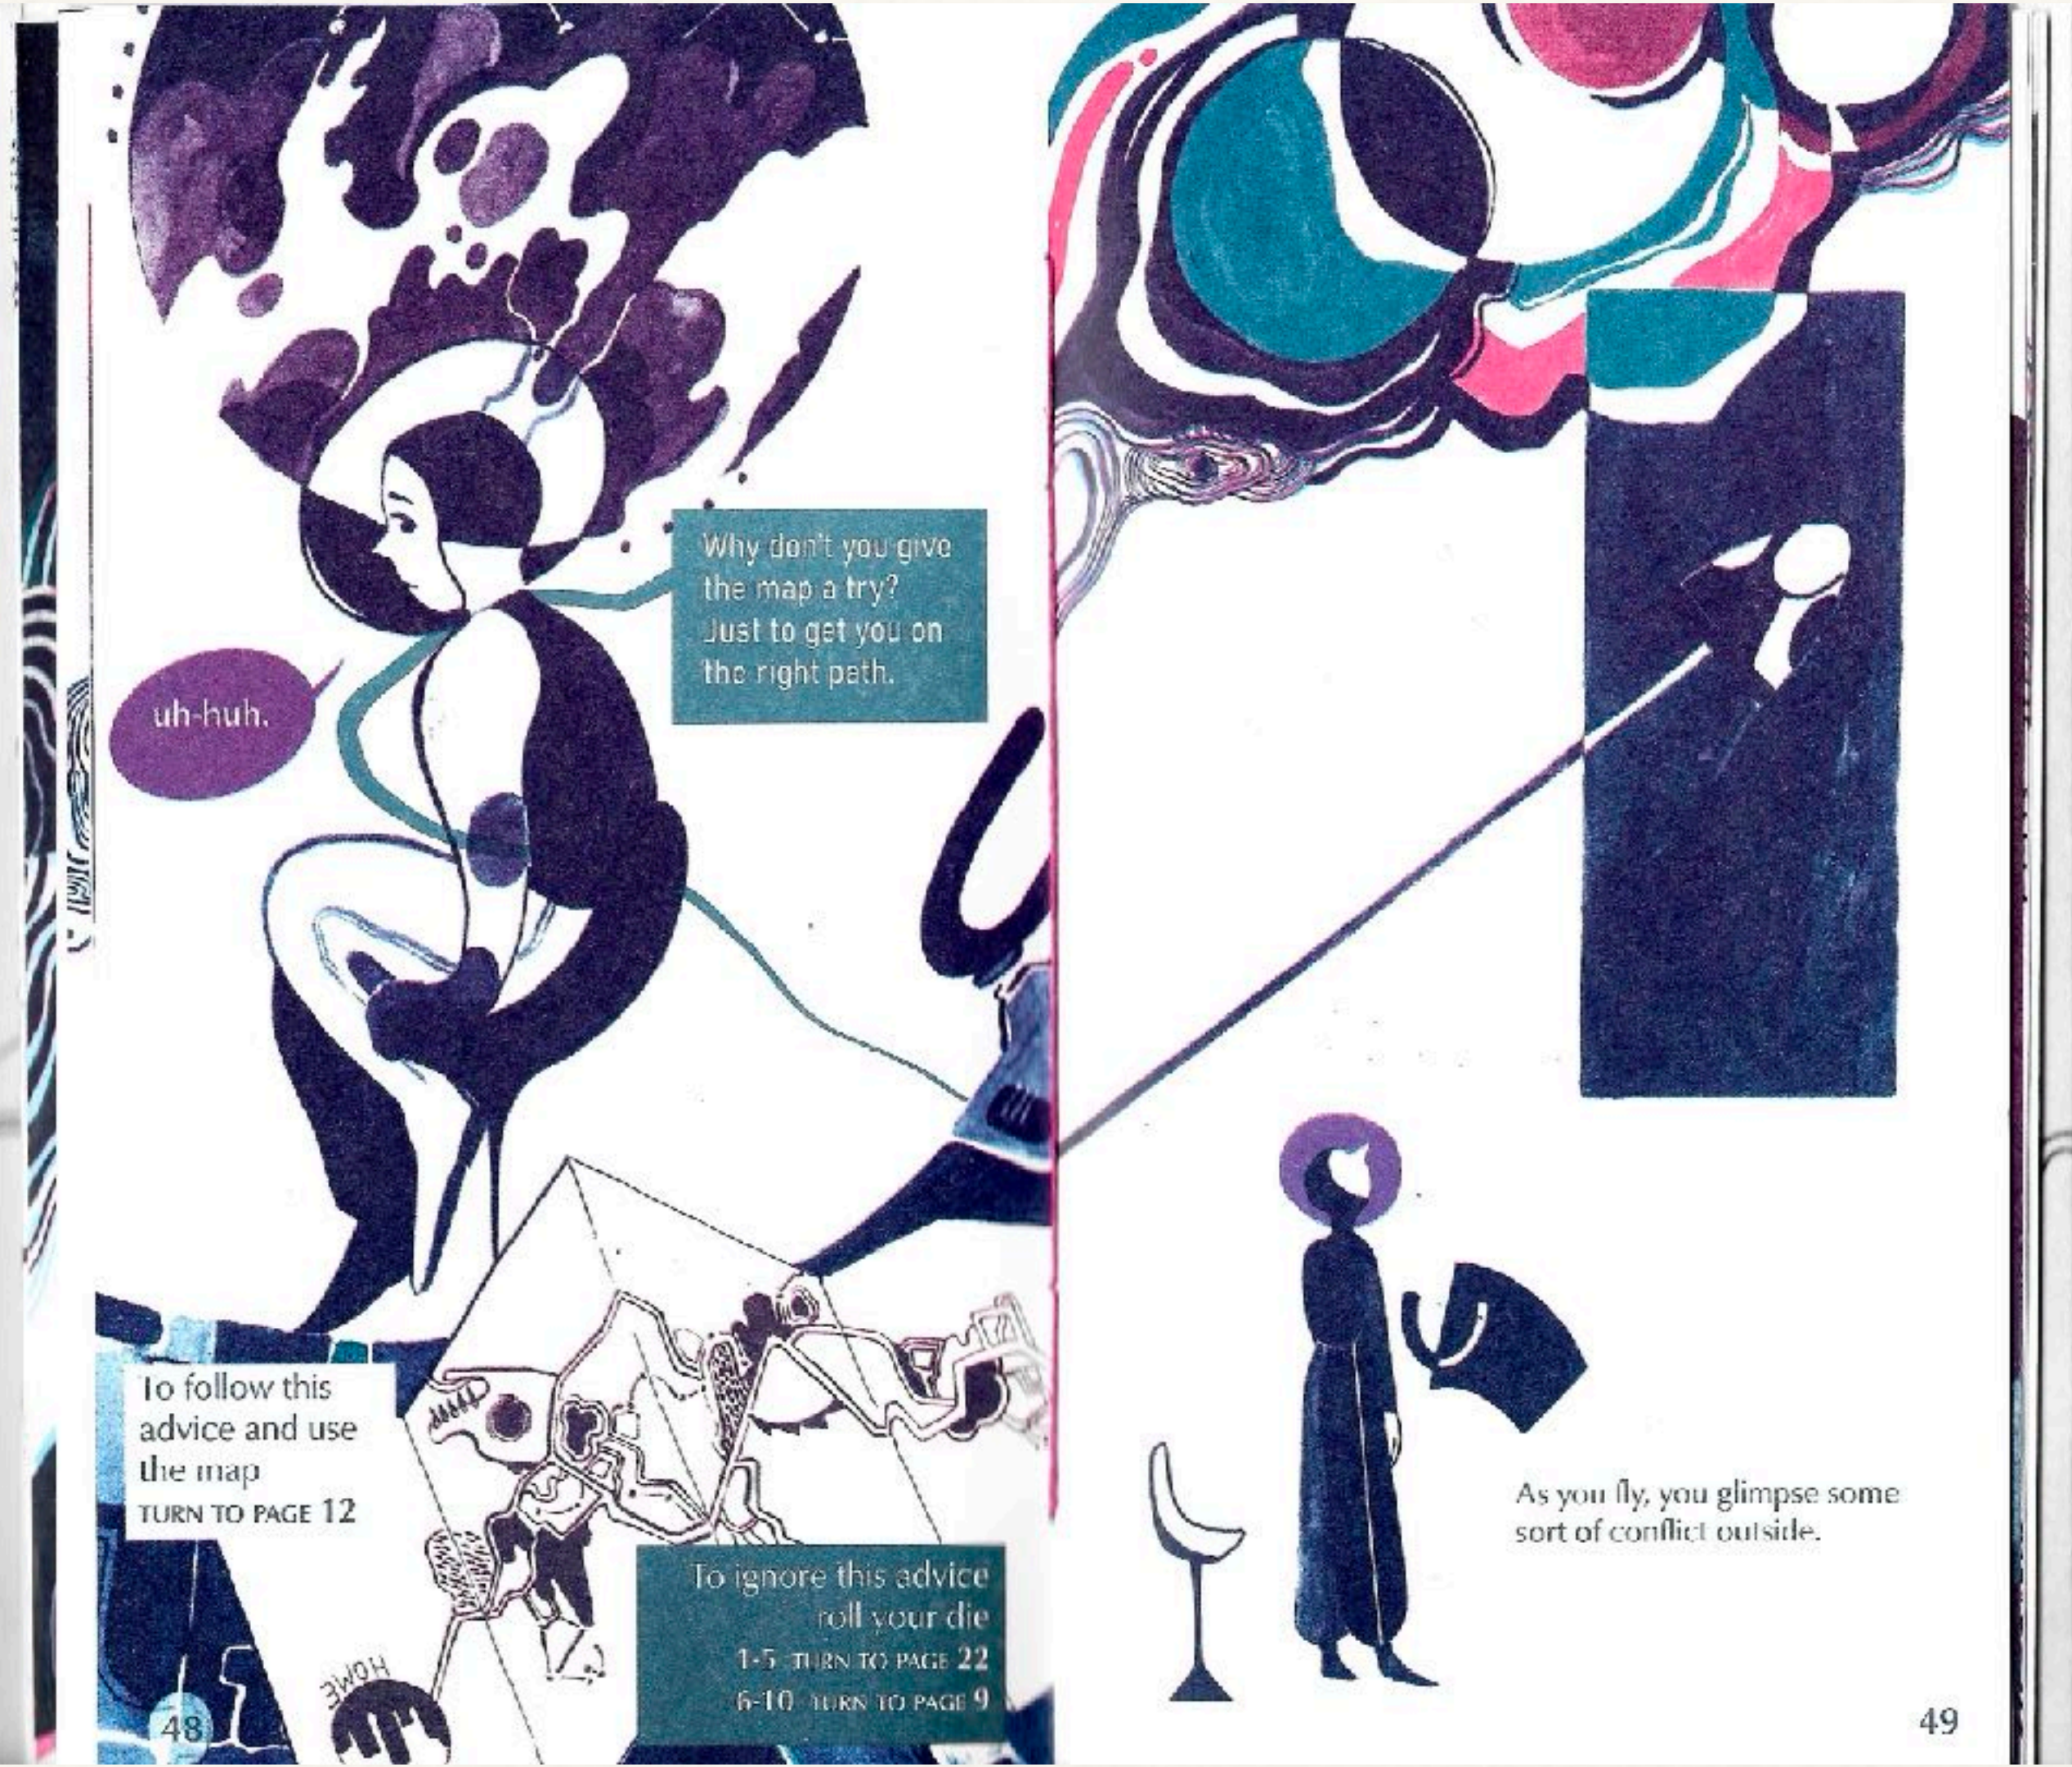

If I lean into it
I fall
outside my body

photo by © Xue'er Gao

Someone Else's Blue

Single Sheet Book

Inkjet

6" x 6" 2022

Don't Look Into The Abyss
With original pages and deluxe edition
Gouache paint, offset lithography, pochoir
4.5" x 8" 2023